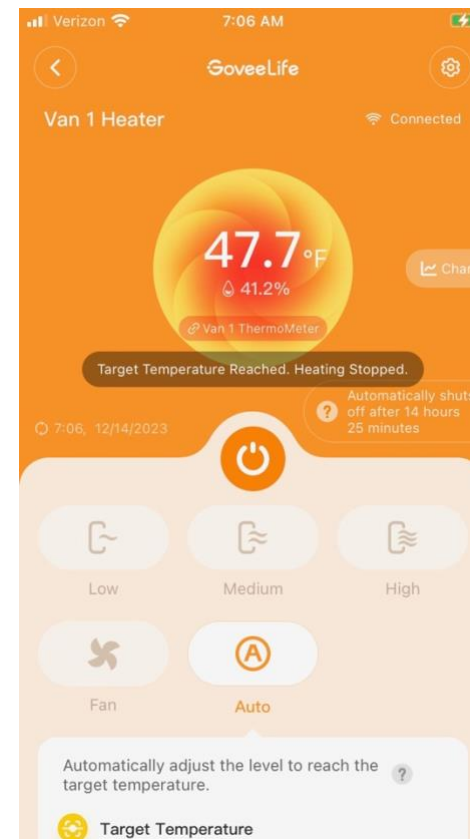

Winterizing for ZG Nanuet NY (Non-Draining)

Step 1

Steps 2, 3 and 4

Display of user-friendly app. Once desired temperature is met, heater will go on sleep mode and wait for temperature to drop before turning back on.

Links

<https://us.govee.com/collections/space-heaters/products/goveelife-smart-space-heater-for-indoor>

<https://us.govee.com/collections/smart-sensors/products/goveelife-bluetooth-hygrometer-thermometer-h5104-black>